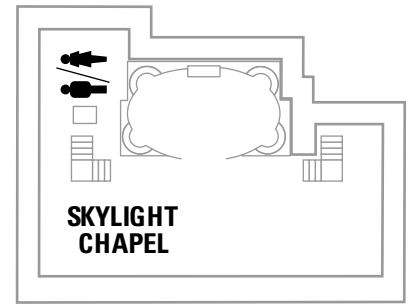

Deck Fifteen on
Voyager of the Seas®

PUBLIC AREAS

Skylight Chapel

Our wedding chapel, which can accommodate 40 people, is located on top of the Viking Crown Lounge (the highest point on the ship), and is the perfect place to say "I do."